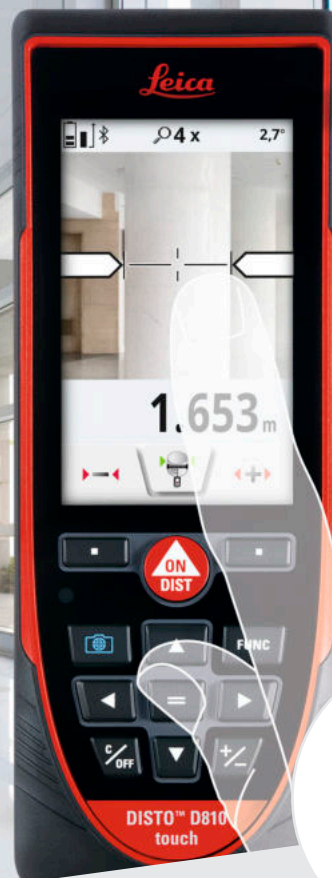

DISTO D810

Precise Outdoor Measurements with 4x
Zoom Pointfinder and Camera

[Explore >](#)

Simply navigate through the familiar 3.2" touch screen zoom features to determine, width, height, surface area or diameter. Then document the measurements using photos from the built-in camera. Indirect measuring is incredibly precise with built-in tilt sensors with additional accuracy provided by the FTA 360 tripod adoptor

- Digital Pointfinder with 4X zoom identifies long distance targets in bright sunlight
- Easy JPEG data transfer to your PC with Bluetooth® and USB
- Indirect height/width measurements of inaccessible targets
- Range: 2" - 820'

Measure

Long distances in seconds, without help from another person

[View Video Here >](#)

Document

Precise laser technology always produces reliable measurements in the format you want

[View Video Here >](#)

[See Full Specs >](#)

Advanced Functions (* Requires FTA 360 Tripod adapter)

- **Measure with a picture:** Only one measurement at the correct angle is needed. Once taken, simply align the 2 arrows on your screen to the required points in your measurement picture and the results will show- distance, width, area, diameter*
- **Document using pictures:** The onboard camera provides color photos that can be downloaded with the USB interface to your computer – no details about the measured target need to be lost [View Video Here >](#)
- **Indirect measuring function:** The pointfinder, tilt sensor and laser generate precise dimensions and when combined with the FTA 360 tripod adaptor exact targeting can be achieved