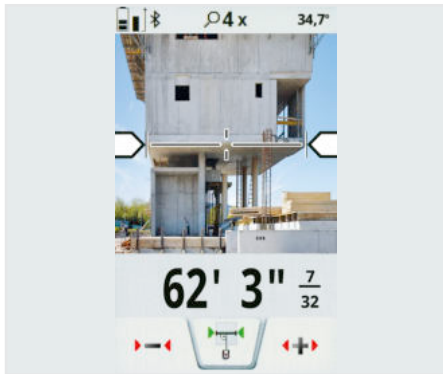

DISTO D810

Precise Outdoor Measurements with 4x
Zoom Pointfinder and Camera

[Explore >](#)

Simply navigate through the familiar 3.2" touch screen zoom features to determine, width, height, surface area or diameter. Then document the measurements using photos from the built-in camera. Indirect measuring is incredibly precise with built-in tilt sensors with additional accuracy provided by the FTA 360 tripod adoptor

- Digital Pointfinder with 4X zoom identifies long distance targets in bright sunlight
- Easy JPEG data transfer to your PC with Bluetooth® and USB
- Indirect height/width measurements of inaccessible targets
- Range: 2" - 820'

[See Full Specs >](#)

Advanced Functions (* Requires FTA 360 Tripod adapter)

- **Measure with a picture:** Only one measurement at the correct angle is needed. Once taken, simply align the 2 arrows on your screen to the required points in your measurement picture and the results will show- distance, width, area, diameter*
- **Document using pictures:** The onboard camera provides color photos that can be downloaded with the USB interface to your computer – no details about the measured target need to be lost [View Video Here >](#)
- **Indirect measuring function:** The pointfinder, tilt sensor and laser generate precise dimensions and when combined with the FTA 360 tripod adaptor exact targeting can be achieved