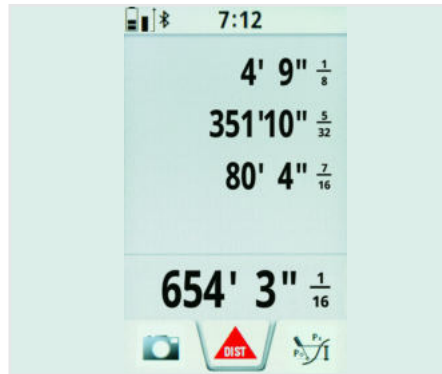

DISTO D810

Precise Outdoor Measurements with 4x
Zoom Pointfinder and Camera

[Explore >](#)

Simply navigate through the familiar 3.2" touch screen zoom features to determine, width, height, surface area or diameter. Then document the measurements using photos from the built-in camera. Indirect measuring is incredibly precise with built-in tilt sensors with additional accuracy provided by the FTA 360 tripod adoptor

- Digital Pointfinder with 4X zoom identifies long distance targets in bright sunlight
- Easy JPEG data transfer to your PC with Bluetooth® and USB
- Indirect height/width measurements of inaccessible targets
- Range: 2" - 820'

Measure

Long distances in seconds, without help from another person

[View Video Here >](#)

Document

Precise laser technology always produces reliable measurements in the format you want

[View Video Here >](#)

[See Full Specs >](#)

Advanced Functions (* Requires FTA 360 Tripod adapter)

- **Measure with a picture:** Only one measurement at the correct angle is needed. Once taken, simply align the 2 arrows on your screen to the required points in your measurement picture and the results will show- distance, width, area, diameter*
- **Document using pictures:** The onboard camera provides color photos that can be downloaded with the USB interface to your computer – no details about the measured target need to be lost [View Video Here >](#)
- **Indirect measuring function:** The pointfinder, tilt sensor and laser generate precise dimensions and when combined with the FTA 360 tripod adaptor exact targeting can be achieved